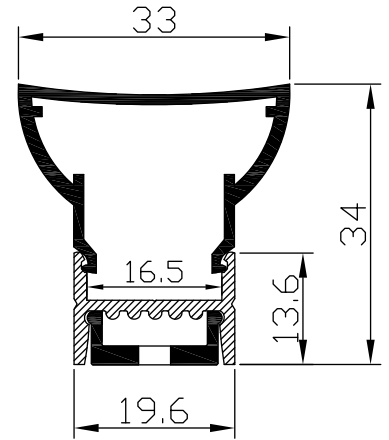

Color 

Unit: mm

Features:

1. Model: HL-BAPL032
2. Material: AL6063+PMMA
3. Surface: Anodized/Painting
4. Lighting source width: 16mm
5. Length: 4m/max
6. Installation: For offices / conference rooms / supermarkets / home lighting application.

Accessory:

End Cap

Aluminum Profile

Mounting Clip (PC)

Cover

Installation: